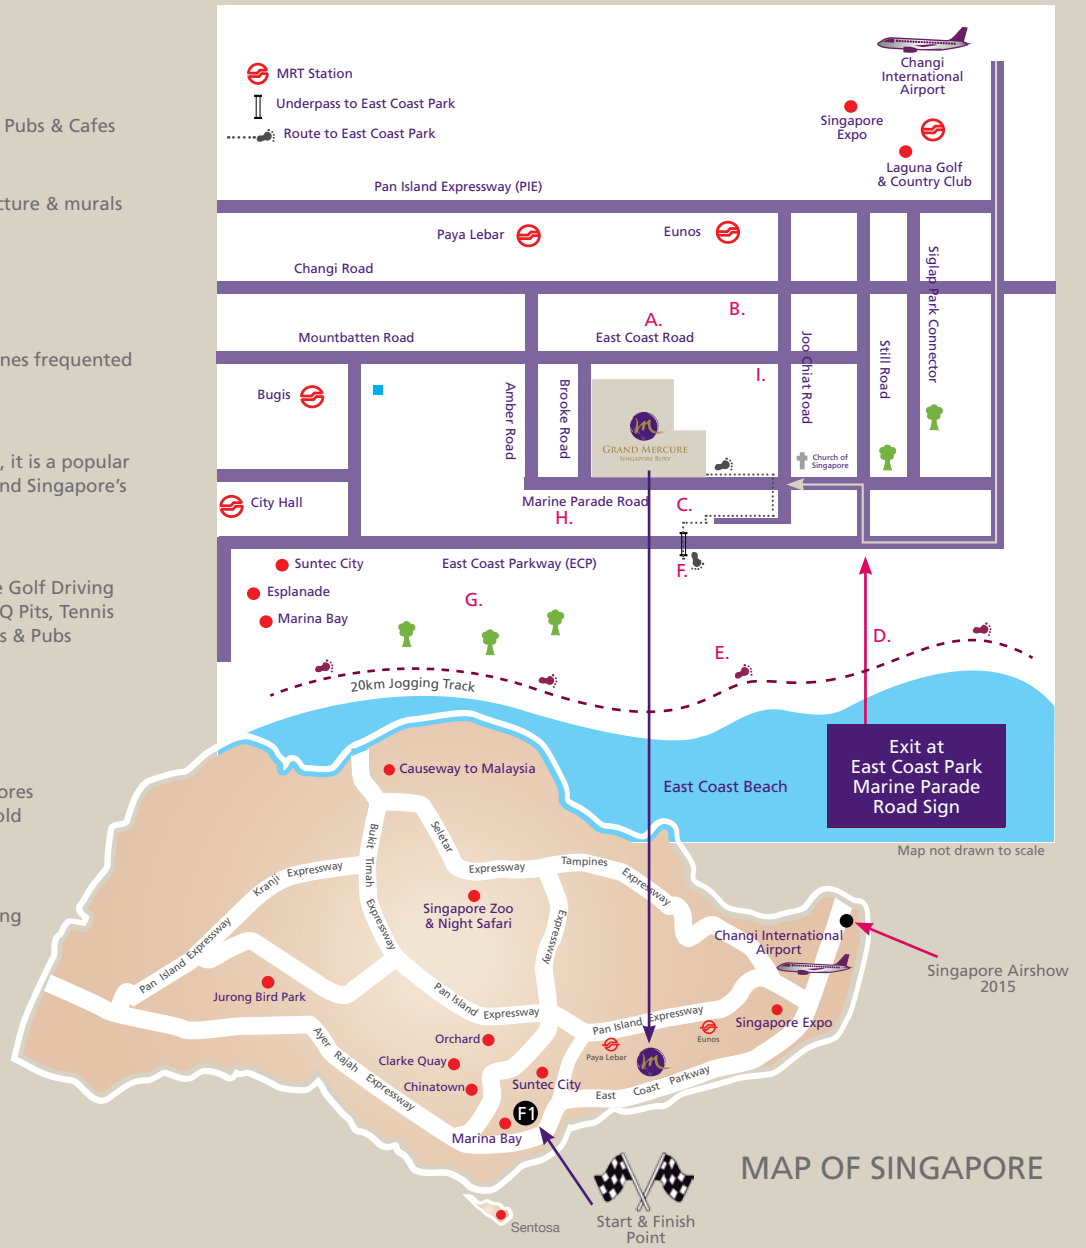

IN THE VICINITY

A. Katong

Peranakan culture, famous Katong Laksa, Pubs & Cafes

B. Sri Senpaga Vinayagar Temple

Indian Temple featuring stunning architecture & murals

C. Marine Parade Food Centre

Over 100 food stalls of local favourites

D. East Coast Park Food Centre

More than 50 food stalls selling local cuisines frequented by both locals & tourists

E. East Coast Seafood Centre

Houses 8 well-known seafood restaurants, it is a popular seafood paradise. This is where you can find Singapore's signature Black Pepper and Chilli Crab

F. East Coast Park

20km beach and recreational activities like Golf Driving Range, Roller Blading, Bowling Centre, BBQ Pits, Tennis Complex, Water Sports Centre, Restaurants & Pubs

G. Big Splash

Many fun facilities for adults & children

H. Parkway Parade Shopping Centre

Over 250 specialty shops & department stores with international brands & local household names from apparels to music & food

I. I12 Katong Shopping Centre

One stop shopping centre with many dining options from Asian to Western delights. A cinema is also available for your entertainment.